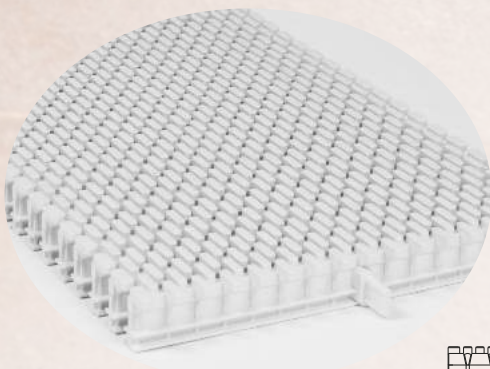

Zigzag Type Grating

(DE26 Series)

This Zigzag type grating has a heavy-duty construction that offers a long product life. The zigzag shape provides a smooth surface and solid support in both straight and curved installation.

Product Features

- Materials : ABS
- Standard color : White
- Other colours available for order up to 500 metres

Code	Model	Size
88170612	DE2618	180 x 30 mm (1m)
88170712	DE2620	200 x 30 mm (1m)
88170812	DE2625	250 x 30 mm (1m)
88170912	DE2630	300 x 30 mm (1m)