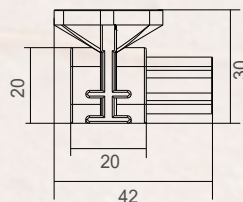

Product Features

- Materials : Glass filled PP
- Standard color : White
- Other colours available for order up to 500 metres

Code	Model	Size
91600713	DE2819	195 x 22 mm (1m)
91600714	DE2824	244 x 22 mm (1m)
91600715	DE2833	334 x 22 mm (1m)

Product Features

- Materials : ABS
- Standard color : White
- Other colours available for order up to 500 metres

Code	Model	Size
88170612	DE2618	180 x 30 mm (1m)
88170712	DE2620	200 x 30 mm (1m)
88170812	DE2625	250 x 30 mm (1m)
88170912	DE2630	300 x 30 mm (1m)

Product Features

- Materials : ABS
- Standard color : White
- Other colours available for order up to 500 metres

Code	Model	Size
88170212	DE2518	180 x 26 mm (1m)
88170312	DE2520	200 x 26 mm (1m)
88170412	DE2525	250 x 26 mm (1m)
88170512	DE2530	300 x 26 mm (1m)