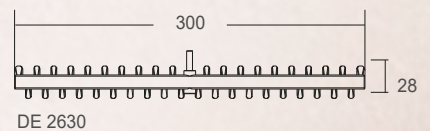

Product Features

- Materials : Glass filled PP
- Standard color : White
- Other colours available for order up to 500 metres

Code	Model	Size
91600713	DE2819	195 x 22 mm (1m)
91600714	DE2824	244 x 22 mm (1m)
91600715	DE2833	334 x 22 mm (1m)

Zigzag Type Grating

(DE26 Series)

This Zigzag type grating has a heavy-duty construction that offers a long product life. The zigzag shape provides a smooth surface and solid support in both straight and curved installation.

Product Features

- Materials : ABS
- Standard color : White
- Other colours available for order up to 500 metres

Code	Model	Size
88170612	DE2618	180 x 30 mm (1m)
88170712	DE2620	200 x 30 mm (1m)
88170812	DE2625	250 x 30 mm (1m)
88170912	DE2630	300 x 30 mm (1m)