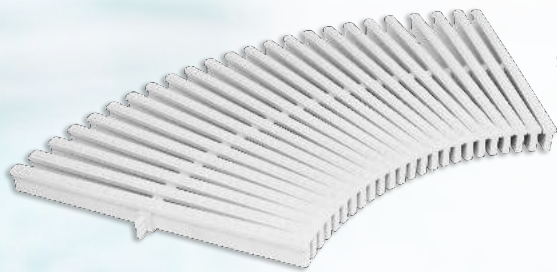

Curvable Grating

(DE25 Series)

This curvable grating snaps together by single spine to allow an ultimate flexibility. It can be easily adapt to most of the pool shapes. The non-slip surface and solid support enhance the product's safety and logivity.

Product Features

- Materials : ABS
- Standard color : White
- Other colours available for order up to 500 metres

Code	Model	Size
88170212	DE2518	180 x 26 mm (1m)
88170312	DE2520	200 x 26 mm (1m)
88170412	DE2525	250 x 26 mm (1m)
88170512	DE2530	300 x 26 mm (1m)