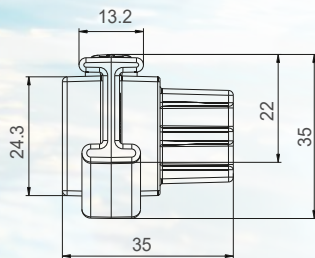

Product Features

- Materials : Glass filled PP
- Standard color : White
- Other colours available for order up to 500 metres

Code	Model	Size
91600713	DE2819	195 x 22 mm (1m)
91600714	DE2824	244 x 22 mm (1m)
91600715	DE2833	334 x 22 mm (1m)

Bendable to fit
any shapes of pool.....

Curvable Grating

(DE25 Series)

This curvable grating snaps together by single spine to allow an ultimate flexibility. It can be easily adapt to most of the pool shapes. The non-slip surface and solid support enhance the product's safety and logivity.

Product Features

- Materials : ABS
- Standard color : White
- Other colours available for order up to 500 metres

Code	Model	Size
88170212	DE2518	180 x 26 mm (1m)
88170312	DE2520	200 x 26 mm (1m)
88170412	DE2525	250 x 26 mm (1m)
88170512	DE2530	300 x 26 mm (1m)

Product Features

- Materials : Glass filled PP
- Standard color : White
- Other colours available for order up to 500 metres

Code	Model	Size
91600716	DE2919	195 x 22 mm (1m)
91600717	DE2924	244 x 22 mm (1m)
91600718	DE2929	297 x 22 mm (1m)