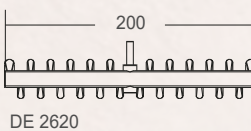

Product Features

- Materials : Glass filled PP
- Standard color : White
- Other colours available for order up to 500 metres

Code	Model	Size
91600713	DE2819	195 x 22 mm (1m)
91600714	DE2824	244 x 22 mm (1m)
91600715	DE2833	334 x 22 mm (1m)

Zigzag Type Grating

(DE26 Series)

This Zigzag type grating has a heavy-duty construction that offers a long product life. The zigzag shape provides a smooth surface and solid support in both straight and curved installation.

Product Features

- Materials : ABS
- Standard color : White
- Other colours available for order up to 500 metres

Code	Model	Size
88170612	DE2618	180 x 30 mm (1m)
88170712	DE2620	200 x 30 mm (1m)
88170812	DE2625	250 x 30 mm (1m)
88170912	DE2630	300 x 30 mm (1m)