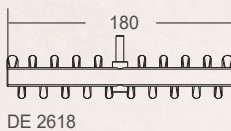

Product Features

- Materials : Glass filled PP
- Standard color : White
- Other colours available for order up to 500 metres

Code	Model	Size
91600713	DE2819	195 x 22 mm (1m)
91600714	DE2824	244 x 22 mm (1m)
91600715	DE2833	334 x 22 mm (1m)

Zigzag Type Grating

(DE26 Series)

This Zigzag type grating has a heavy-duty construction that offers a long product life. The zigzag shape provides a smooth surface and solid support in both straight and curved installation.

Product Features

- Materials : ABS
- Standard color : White
- Other colours available for order up to 500 metres

Code	Model	Size
88170612	DE2618	180 x 30 mm (1m)
88170712	DE2620	200 x 30 mm (1m)
88170812	DE2625	250 x 30 mm (1m)
88170912	DE2630	300 x 30 mm (1m)