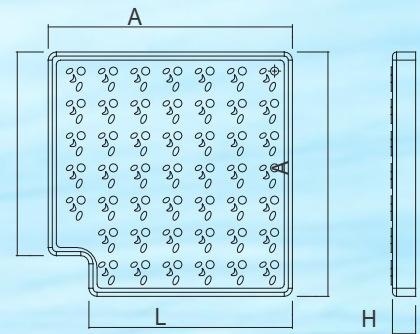

Code	Description
01150047	Support Profile

90° Fiberglass Corner Tile

(FT30 Series)

A solid corrosion-resistant corner tile for overflow channels

Product Features

- Materials : GRP
- Standard color : White
- Other colours available for order up to 100 pieces

Code	Model	A mm	H mm	L mm
88470101	FT3090	350	28.5	300
88470301	FT2590	300	28.5	250
88470501	FT2090	250	28.5	200

45° Fiberglass Corner Tile

(FT30 Series)

A solid corrosion-resistant corner tile for overflow channels