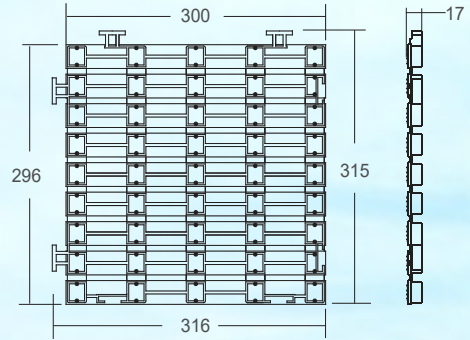

Floor Pad

(DE30 Series)

The floor pad is produced by high strength PVC that is corrosion proof and resists chipping and cracking. It is portable and can be easily installed in your pool deck or changing room floor. The colourful floor pads create a soft and non-slep flooring to ensure the safety of your facility.

Product Features

- Materials : PVC
- Standard color : White / Blue
- Other colours available for order up to 500 metres

Code	Model	Color	Size
88160112	DE3030	White	300 x 300 mm
88160106	DE3030	Red	300 x 300 mm
88160107	DE3030	Yellow	300 x 300 mm
88160108	DE3030	Blue	300 x 300 mm
88160109	DE3030	Green	300 x 300 mm

Grating Support Profile

Supply in 2 meters length. Suitable for 26.5mm and 30 mm high grating.

Product Features

- Materials : PVC
- Standard color : White / Blue
- Other colours available for order up to 250 pieces

Code	Description
01150047	Support Profile