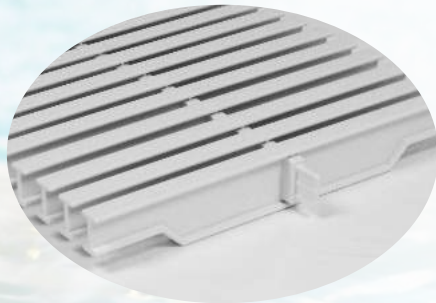

Bendable to fit
any shapes of pool.....

Curvable Grating

(DE25 Series)

This curvable grating snaps together by single spine to allow an ultimate flexibility. It can be easily adapt to most of the pool shapes. The non-slip surface and solid support enhance the product's safety and logivity.

Curvable PP Grating

(DE29 Series)

This modern design curvable grating is made of PP material to achieve both sturdy and cost-effective. It has the most popular dimensions and functions to fit in your designs of different pool shapes.