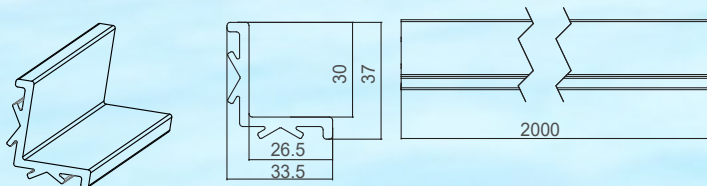

Floor Pad

(DE30 Series)

The floor pad is produced by high strength PVC that is corrosion proof and resists chipping and cracking. It is portable and can be easily installed in your pool deck or changing room floor. The colourful floor pads create a soft and non-slep flooring to ensure the safety of your facility.

Product Features

- Materials : PVC
- Standard color : White / Blue
- Other colours available for order up to 500 metres

Code	Model	Color	Size
88160112	DE3030	White	300 x 300 mm
88160106	DE3030	Red	300 x 300 mm
88160107	DE3030	Yellow	300 x 300 mm
88160108	DE3030	Blue	300 x 300 mm
88160109	DE3030	Green	300 x 300 mm

Grating Support Profile

Supply in 2 meters length. Suitable for 26.5mm and 30 mm high grating.

Product Features

- Materials : PVC
- Standard color : White / Blue
- Other colours available for order up to 250 pieces

Code	Description
01150047	Support Profile