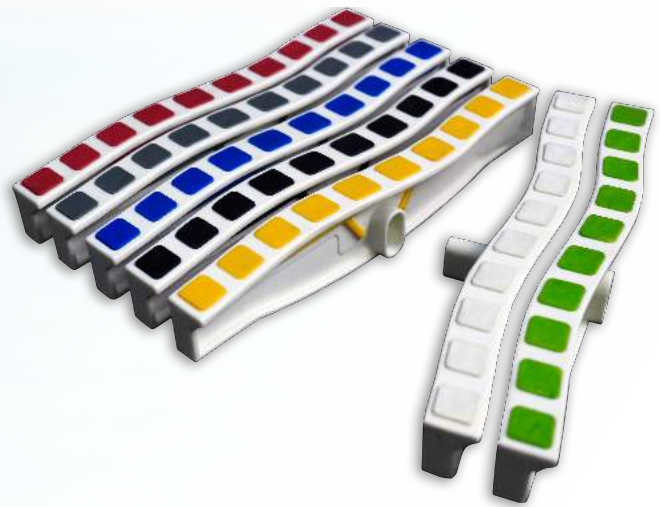

Emaux gratings are suitable for new construction or retrofit replacement of pool peripheral systems with specially fabricated dimensions to suit any project needs.

Product Features:

1. Safety-oriented design

Specially designed anti-slip surface pattern and low heat absorption provide safety and comfortable contact surface for bare feet.

2. High Durability

Made of glassed filled high-density polyethylene offers good mechanical, chemical, and dielectric properties, and enhance tensile and compressive strength and exert a highly abrasive effect.

**Safety pools make more fun
and happiness.....**

TPV Antiskid Grating

(DE27 Series)

This antiskid grating is designed for professional applications. The single spine grating is suitable for straight and curve overflow pools. The anti-slip coloured top offer extra comfort and maximize safety for the swimmers.

Product Features

- Materials : Glass Filled PP + TPV
- Anti-slip materials: Thermoplastic Vulcanizate(TPV)
- Durable, UV resistant
- Standard color : White / Blue
- Other Colours available for order up to 500 metres