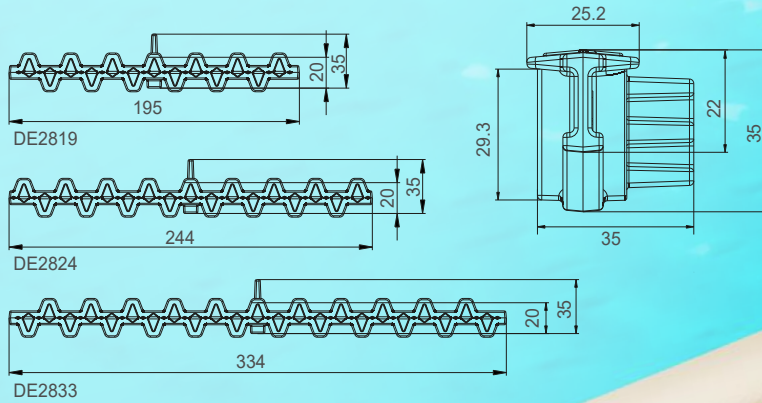

Transversal PP Grating

(DE28 Series)

This transversal grating offer safety grip and minimize the gap to prevent injury. It can be used in commercial and residential pools. This sturdy and cost-effective gratings have been used in many overflow systems.

Product Features

- Materials : Glass filled PP
- Standard color : White
- Other colours available for order up to 500 metres

Code	Model	Size
91600713	DE2819	195 x 22 mm (1m)
91600714	DE2824	244 x 22 mm (1m)
91600715	DE2833	334 x 22 mm (1m)