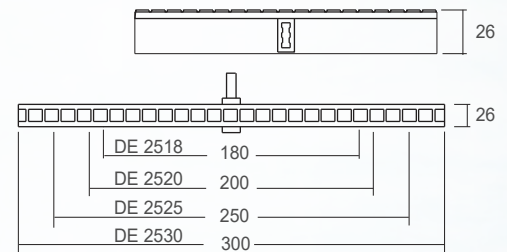

Bendable to fit
any shapes of pool.....

Curvable Grating

(DE25 Series)

This curvable grating snaps together by single spine to allow an ultimate flexibility. It can be easily adapt to most of the pool shapes. The non-slip surface and solid support enhance the product's safety and logivity.

Product Features

- Materials : ABS
- Standard color : White
- Other colours available for order up to 500 metres

Code	Model	Size
88170212	DE2518	180 x 26 mm (1m)
88170312	DE2520	200 x 26 mm (1m)
88170412	DE2525	250 x 26 mm (1m)
88170512	DE2530	300 x 26 mm (1m)

Product Features

- Materials : Glass filled PP
- Standard color : White
- Other colours available for order up to 500 metres

Code	Model	Size
91600716	DE2919	195 x 22 mm (1m)
91600717	DE2924	244 x 22 mm (1m)
91600718	DE2929	297 x 22 mm (1m)