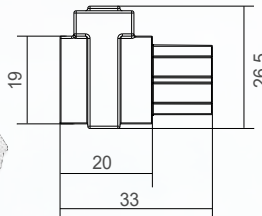

Product Features

- Materials : Glass filled PP
- Standard color : White
- Other colours available for order up to 500 metres

Code	Model	Size
91600713	DE2819	195 x 22 mm (1m)
91600714	DE2824	244 x 22 mm (1m)
91600715	DE2833	334 x 22 mm (1m)

Bendable to fit
any shapes of pool.....

Curvable Grating

(DE25 Series)

This curvable grating snaps together by single spine to allow an ultimate flexibility. It can be easily adapt to most of the pool shapes. The non-slip surface and solid support enhance the product's safety and logivity.

Product Features

- Materials : ABS
- Standard color : White
- Other colours available for order up to 500 metres

Code	Model	Size
88170212	DE2518	180 x 26 mm (1m)
88170312	DE2520	200 x 26 mm (1m)
88170412	DE2525	250 x 26 mm (1m)
88170512	DE2530	300 x 26 mm (1m)

Product Features

- Materials : Glass filled PP
- Standard color : White
- Other colours available for order up to 500 metres

Code	Model	Size
91600716	DE2919	195 x 22 mm (1m)
91600717	DE2924	244 x 22 mm (1m)
91600718	DE2929	297 x 22 mm (1m)