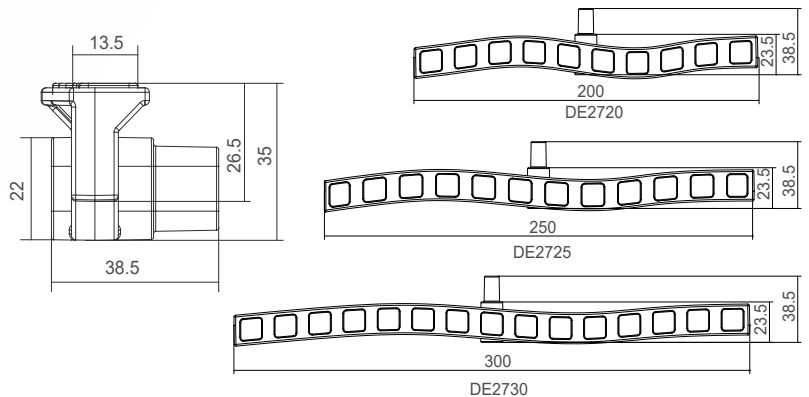

Grating Support Profile

Anti Slip Grating

Code	Model	Colour	Size
88171001	DE2720W	White	200 x 26.5 mm (1m)
88171008	DE2720B	Blue	200 x 26.5 mm (1m)
88171101	DE2725W	White	250 x 26.5 mm (1m)
88171108	DE2725B	Blue	250 x 26.5 mm (1m)
88171201	DE2730W	White	300 x 26.5 mm (1m)
88171208	DE2730B	Blue	300 x 26.5 mm (1m)

Product Features

- Materials : Glass filled PP
- Standard color : White
- Other colours available for order up to 500 metres

Code	Model	Size
91600713	DE2819	195 x 22 mm (1m)
91600714	DE2824	244 x 22 mm (1m)
91600715	DE2833	334 x 22 mm (1m)

Product Features

- Materials : ABS
- Standard color : White
- Other colours available for order up to 500 metres

Code	Model	Size
88170212	DE2518	180 x 26 mm (1m)
88170312	DE2520	200 x 26 mm (1m)
88170412	DE2525	250 x 26 mm (1m)
88170512	DE2530	300 x 26 mm (1m)

Product Features

- Materials : Glass filled PP
- Standard color : White
- Other colours available for order up to 500 metres

Code	Model	Size
91600716	DE2919	195 x 22 mm (1m)
91600717	DE2924	244 x 22 mm (1m)
91600718	DE2929	297 x 22 mm (1m)