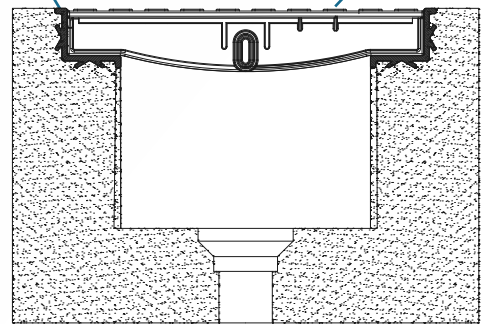

Grating Support Profile

Anti Slip Grating