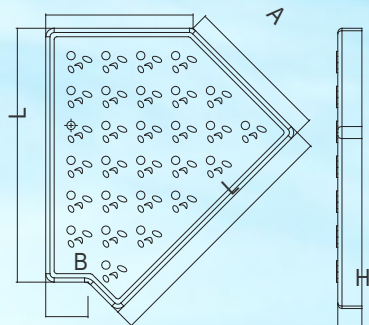

Code	Model	A mm	H mm	L mm
88470101	FT3090	350	28.5	300
88470301	FT2590	300	28.5	250
88470501	FT2090	250	28.5	200

45° Fiberglass Corner Tile

(FT30 Series)

A solid corrosion-resistant corner tile for overflow channels

Product Features

- Materials : GRP
- Standard color : White
- Other colours available for order up to 100 pieces

Code	Model	A mm	B mm	H mm	L mm
88470201	FT3045	174	50	28.5	300
88470401	FT2545	154	50	28.5	250
88470601	FT2045	133	50	28.5	200