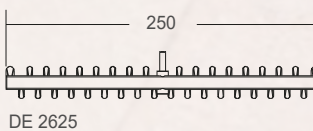

Product Features

- Materials : Glass filled PP
- Standard color : White
- Other colours available for order up to 500 metres

Code	Model	Size
91600713	DE2819	195 x 22 mm (1m)
91600714	DE2824	244 x 22 mm (1m)
91600715	DE2833	334 x 22 mm (1m)

Zigzag Type Grating

(DE26 Series)

This Zigzag type grating has a heavy-duty construction that offers a long product life. The zigzag shape provides a smooth surface and solid support in both straight and curved installation.

Product Features

- Materials : ABS
- Standard color : White
- Other colours available for order up to 500 metres

Code	Model	Size
88170612	DE2618	180 x 30 mm (1m)
88170712	DE2620	200 x 30 mm (1m)
88170812	DE2625	250 x 30 mm (1m)
88170912	DE2630	300 x 30 mm (1m)