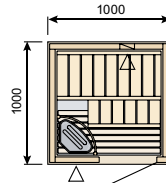

Our standard Delivery Equipment and Accesories

Tempered Glass Door

Emaux Saunas Interior

Soft Bench Corner

EMS 1000

SPECIFICATIONS

- Code: 88400101
- 1m x 1m Sauna Room
- 1000 x 1000 x 2050mm
- Spruce Wood Panels
- Tempered Glass Door 6mm
- 2 Spruce Bench 860 x 400mm with bench surround
- 1 Lampshade with Lamp
- Sauna wooden floor base
- 1 Wood Bucket 4lts.
- 1 Wood Ladle 36cm
- Sand Glass and Thermo-hydrometer
(Recommended Heater: 2.3KW)

EMS 1500

SPECIFICATIONS

- Code: 88400201
- 1.5m x 1.5m Sauna Room
- 1500 x 1500 x 2050mm
- Spruce Wood Panels
- Tempered Glass Door 6mm
- 2 Spruce Benches 1360 x 400mm with bench surround
- 2 Lampshade with Lamp
- Sauna wooden floor base
- 1 Wood Bucket 4lts.
- 1 Wood Ladle 36cm
- Sand Glass and Thermo-hydrometer
(Recommended Heater: 6KW)