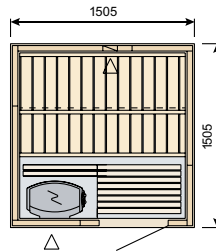

Our standard Delivery Equipment and Accesories

Tempered Glass Door

Emaux Saunas Interior

Soft Bench Corner

EMS 1000

SPECIFICATIONS

- Code: 88400101
- 1m x 1m Sauna Room
- 1000 x 1000 x 2050mm
- Spruce Wood Panels
- Tempered Glass Door 6mm
- 2 Spruce Bench 860 x 400mm with bench surround
- 1 Lampshade with Lamp
- Sauna wooden floor base
- 1 Wood Bucket 4lts.
- 1 Wood Ladle 36cm
- Sand Glass and Thermo-hydrometer
(Recommended Heater: 2.3KW)

EMS 1500

SPECIFICATIONS

- Code: 88400201
- 1.5m x 1.5m Sauna Room
- 1500 x 1500 x 2050mm
- Spruce Wood Panels
- Tempered Glass Door 6mm
- 2 Spruce Benches 1360 x 400mm with bench surround
- 2 Lampshade with Lamp
- Sauna wooden floor base
- 1 Wood Bucket 4lts.
- 1 Wood Ladle 36cm
- Sand Glass and Thermo-hydrometer
(Recommended Heater: 6KW)

EMS 2000

SPECIFICATIONS

- Code: 88400301
- 2m x 2m Sauna Room
- 1950 x 1950 x 2050mm
- Spruce Wood Panels
- Tempered Glass Door 6mm with wooden frame
- 2 Spruce Benches 1800 x 500mm with bench surround
- 1 Spruce Bench 1300 x 500mm
- 3 Lampshade with Lamp
- Sauna wooden floor base
- 1 Wood Bucket 4lts.
- 1 Wood Ladle 36cm
- Sand Glass and Thermo-hydrometer
(Recommended Heater: 6KW)