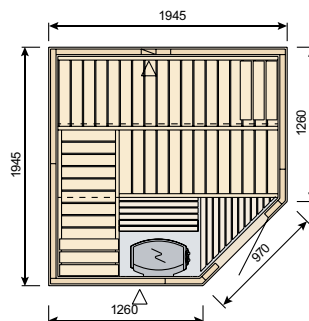

Our standard Delivery Equipment and Accesories

Tempered Glass Door

Emaux Saunas Interior

Soft Bench Corner

EMS 1000

SPECIFICATIONS

- Code: 88400101
- 1m x 1m Sauna Room
- 1000 x 1000 x 2050mm
- Spruce Wood Panels
- Tempered Glass Door 6mm
- 2 Spruce Bench 860 x 400mm with bench surround
- 1 Lampshade with Lamp
- Sauna wooden floor base
- 1 Wood Bucket 4lts.
- 1 Wood Ladle 36cm
- Sand Glass and Thermo-hydrometer
(Recommended Heater: 2.3KW)

EMS 1500

SPECIFICATIONS

- Code: 88400201
- 1.5m x 1.5m Sauna Room
- 1500 x 1500 x 2050mm
- Spruce Wood Panels
- Tempered Glass Door 6mm
- 2 Spruce Benches 1360 x 400mm with bench surround
- 2 Lampshade with Lamp
- Sauna wooden floor base
- 1 Wood Bucket 4lts.
- 1 Wood Ladle 36cm
- Sand Glass and Thermo-hydrometer
(Recommended Heater: 6KW)

EMS 2000

SPECIFICATIONS

- Code: 88400301
- 2m x 2m Sauna Room
- 1950 x 1950 x 2050mm
- Spruce Wood Panels
- Tempered Glass Door 6mm with wooden frame
- 2 Spruce Benches 1800 x 500mm with bench surround
- 1 Spruce Bench 1300 x 500mm
- 3 Lampshade with Lamp
- Sauna wooden floor base
- 1 Wood Bucket 4lts.
- 1 Wood Ladle 36cm
- Sand Glass and Thermo-hydrometer
(Recommended Heater: 6KW)