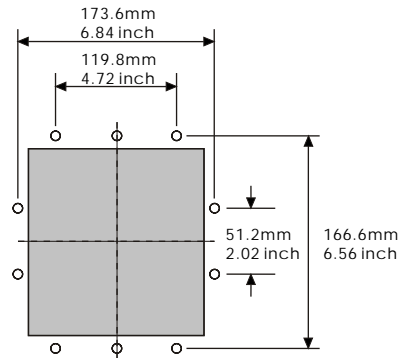

Vinyl cut out dimension for EM0010(VINYL VERSION)

Key No.	Part No.	Description	Qty
1	01051050	Cover / Lid	1
2	01051041	Vac Plate	1
3	01051040	Ring Seat Only	1
4	89150101	Basket with Plastic Handle	1
5	01051042	EM0010 & EM0020 Skimmers main Body A	1
6	89150102	Weir Door	1
7	01051047	Standard Skimmer Body B	1
8	02021042	Gasket for EM0010 Skimmer for Vinyl Pool	2
9	01051048	Frame for EM0010 Skimmer for Vinyl Pool	1
10	03011300	M5.5 X 35 AISI316 Screws for Vinyl Pool	10
11	01051049	EM0010 Standard Skimmer Face Plate	1

Key No.	Part No.	Description	Qty
1	01051050	Cover / Lid	1
2	01051041	Vac Plate	1
3	01051040	Ring Seat Only	1
4	89150101	Basket with Plastic Handle	1
5	01051042	EM0010 & EM0020 Skimmers main Body A	1
6	89150102	Weir Door	1
7	01051044	EM0020 Skimmers Body B	1
7-1	01050215	EM0020T-RV Skimmers Body B	1
8	02051005	Gasket for EM0020 Skimmer for Vinyl Pool	2
9	01051045	Frame for EM0020 Skimmer for Vinyl Pool	1
10	03011300	M5.5 x 35 AISI316 Screws for Vinyl Pool (EM0020-RV)	18
11	03012108	M5 x 30 AISI316 Screws for Vinyl Pool (EM0020T-RV)	18
12	01051046	Skimmer Face Plate	1