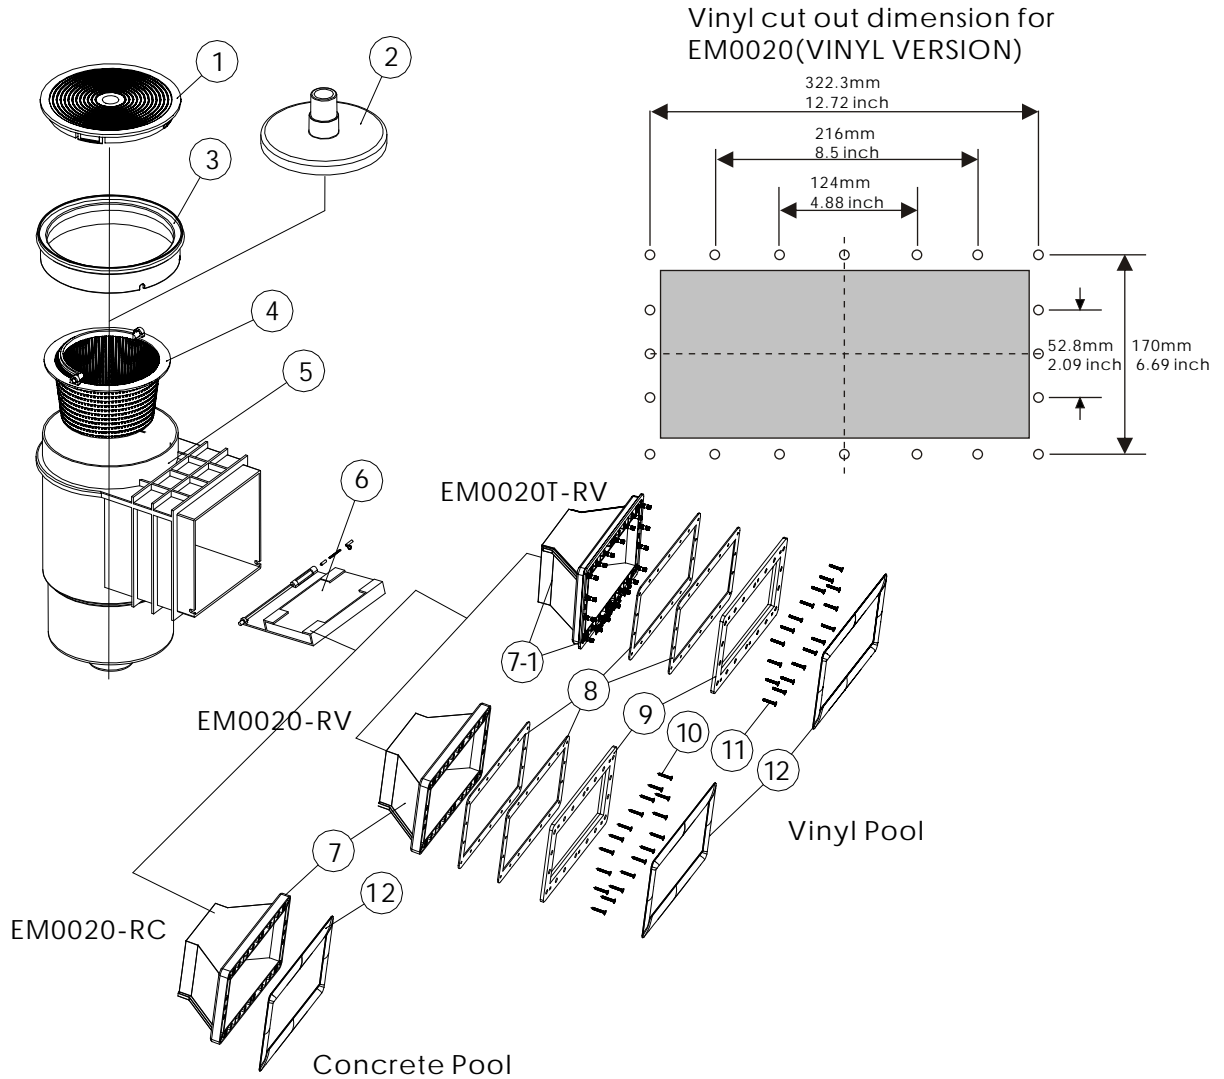

Vinyl cut out dimension for EM0010(VINYL VERSION)

Key No.	Part No.	Description	Qty
1	01051050	Cover / Lid	1
2	01051041	Vac Plate	1
3	01051040	Ring Seat Only	1
4	89150101	Basket with Plastic Handle	1
5	01051042	EM0010 & EM0020 Skimmers main Body A	1
6	89150102	Weir Door	1
7	01051047	Standard Skimmer Body B	1
8	02021042	Gasket for EM0010 Skimmer for Vinyl Pool	2
9	01051048	Frame for EM0010 Skimmer for Vinyl Pool	1
10	03011300	M5.5 X 35 AISI316 Screws for Vinyl Pool	10
11	01051049	EM0010 Standard Skimmer Face Plate	1

Key No.	Part No.	Description	Qty
1	01051050	Cover / Lid	1
2	01051041	Vac Plate	1
3	01051040	Ring Seat Only	1
4	89150101	Basket with Plastic Handle	1
5	01051042	EM0010 & EM0020 Skimmers main Body A	1
6	89150102	Weir Door	1
7	01051044	EM0020 Skimmers Body B	1
7-1	01050215	EM0020T-RV Skimmers Body B	1
8	02051005	Gasket for EM0020 Skimmer for Vinyl Pool	2
9	01051045	Frame for EM0020 Skimmer for Vinyl Pool	1
10	03011300	M5.5 x 35 AISI316 Screws for Vinyl Pool (EM0020-RV)	18
11	03012108	M5 x 30 AISI316 Screws for Vinyl Pool (EM0020T-RV)	18
12	01051046	Skimmer Face Plate	1