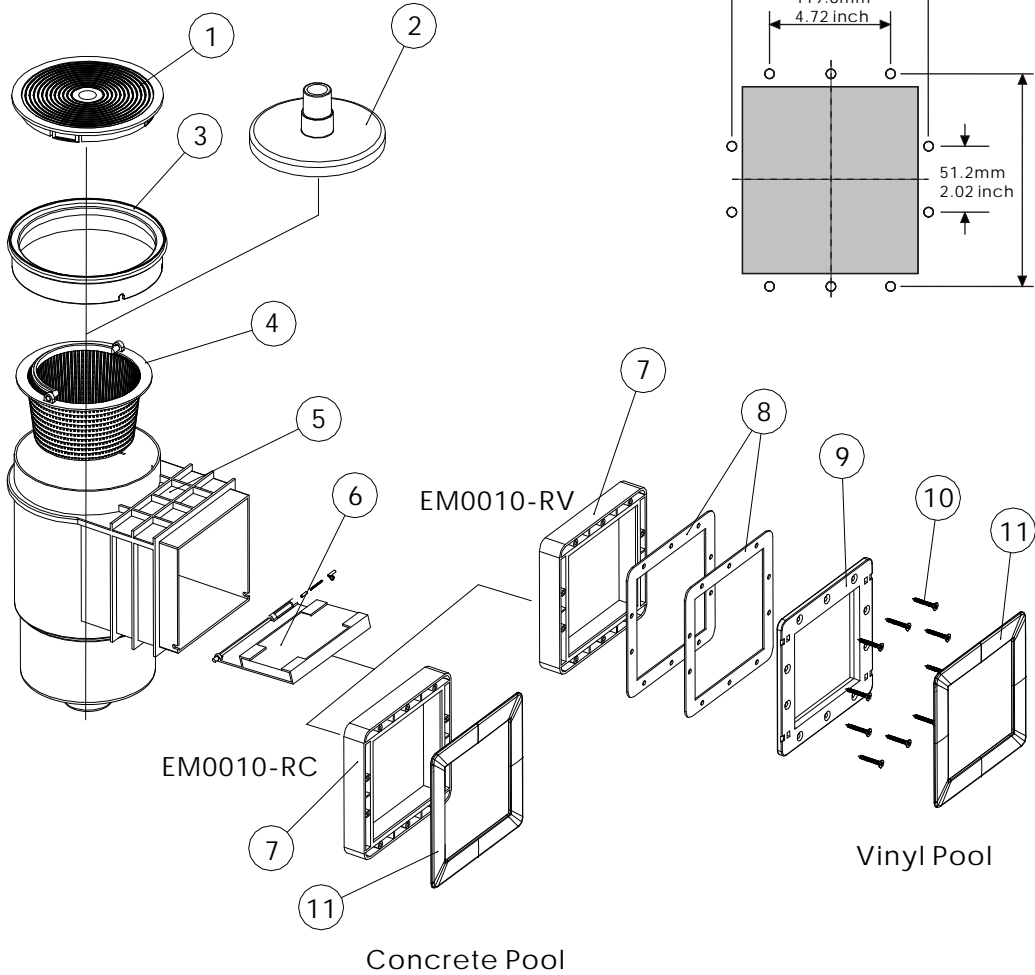

Vinyl cut out dimension for EM0010(VINYL VERSION)

Key No.	Part No.	Description	Qty
1	01051050	Cover / Lid	1
2	01051041	Vac Plate	1
3	01051040	Ring Seat Only	1
4	89150101	Basket with Plastic Handle	1
5	01051042	EM0010 & EM0020 Skimmers main Body A	1
6	89150102	Weir Door	1
7	01051047	Standard Skimmer Body B	1
8	02021042	Gasket for EM0010 Skimmer for Vinyl Pool	2
9	01051048	Frame for EM0010 Skimmer for Vinyl Pool	1
10	03011300	M5.5 X 35 AISI316 Screws for Vinyl Pool	10
11	01051049	EM0010 Standard Skimmer Face Plate	1

Key No.	Part No.	Description	Qty
1	01051050	Cover / Lid	1
2	01051041	Vac Plate	1
3	01051040	Ring Seat Only	1
4	89150101	Basket with Plastic Handle	1
5	01051042	EM0010 & EM0020 Skimmers main Body A	1
6	89150102	Weir Door	1
7	01051044	EM0020 Skimmers Body B	1
7-1	01050215	EM0020T-RV Skimmers Body B	1
8	02051005	Gasket for EM0020 Skimmer for Vinyl Pool	2
9	01051045	Frame for EM0020 Skimmer for Vinyl Pool	1
10	03011300	M5.5 x 35 AISI316 Screws for Vinyl Pool (EM0020-RV)	18
11	03012108	M5 x 30 AISI316 Screws for Vinyl Pool (EM0020T-RV)	18
12	01051046	Skimmer Face Plate	1